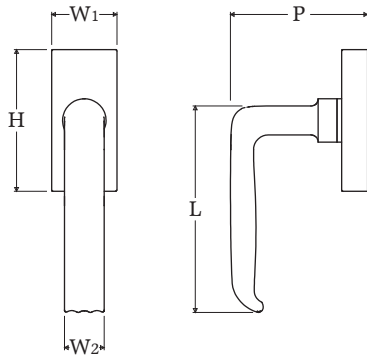

LUXE ATELIER

MILANO

Drehkipp per Finestra Serie Fluted
Fluted Series Drehkipp Window Handle

Dimensioni
Dimensions

	L	P	W ₂	W ₁	H
XS	76	64	18	35	75
S	88	70	21	35	75
M	101	73	21	35	75
L	114	75	21	35	75
XL	127	81	23	35	75

Dimensioni in millimetri
Dimensions given in millimeters

Fornito con meccanismo DK q.7x45mm e viti M5x50.
Disponibile in tutte le finiture standard.
Dimensioni e finiture su misura disponibili su richiesta.
*Regularly furnished with DK mechanism q.7x45mm and M5x50 screws.
Additional sizes available by special order. Available in standard and custom finishes.*